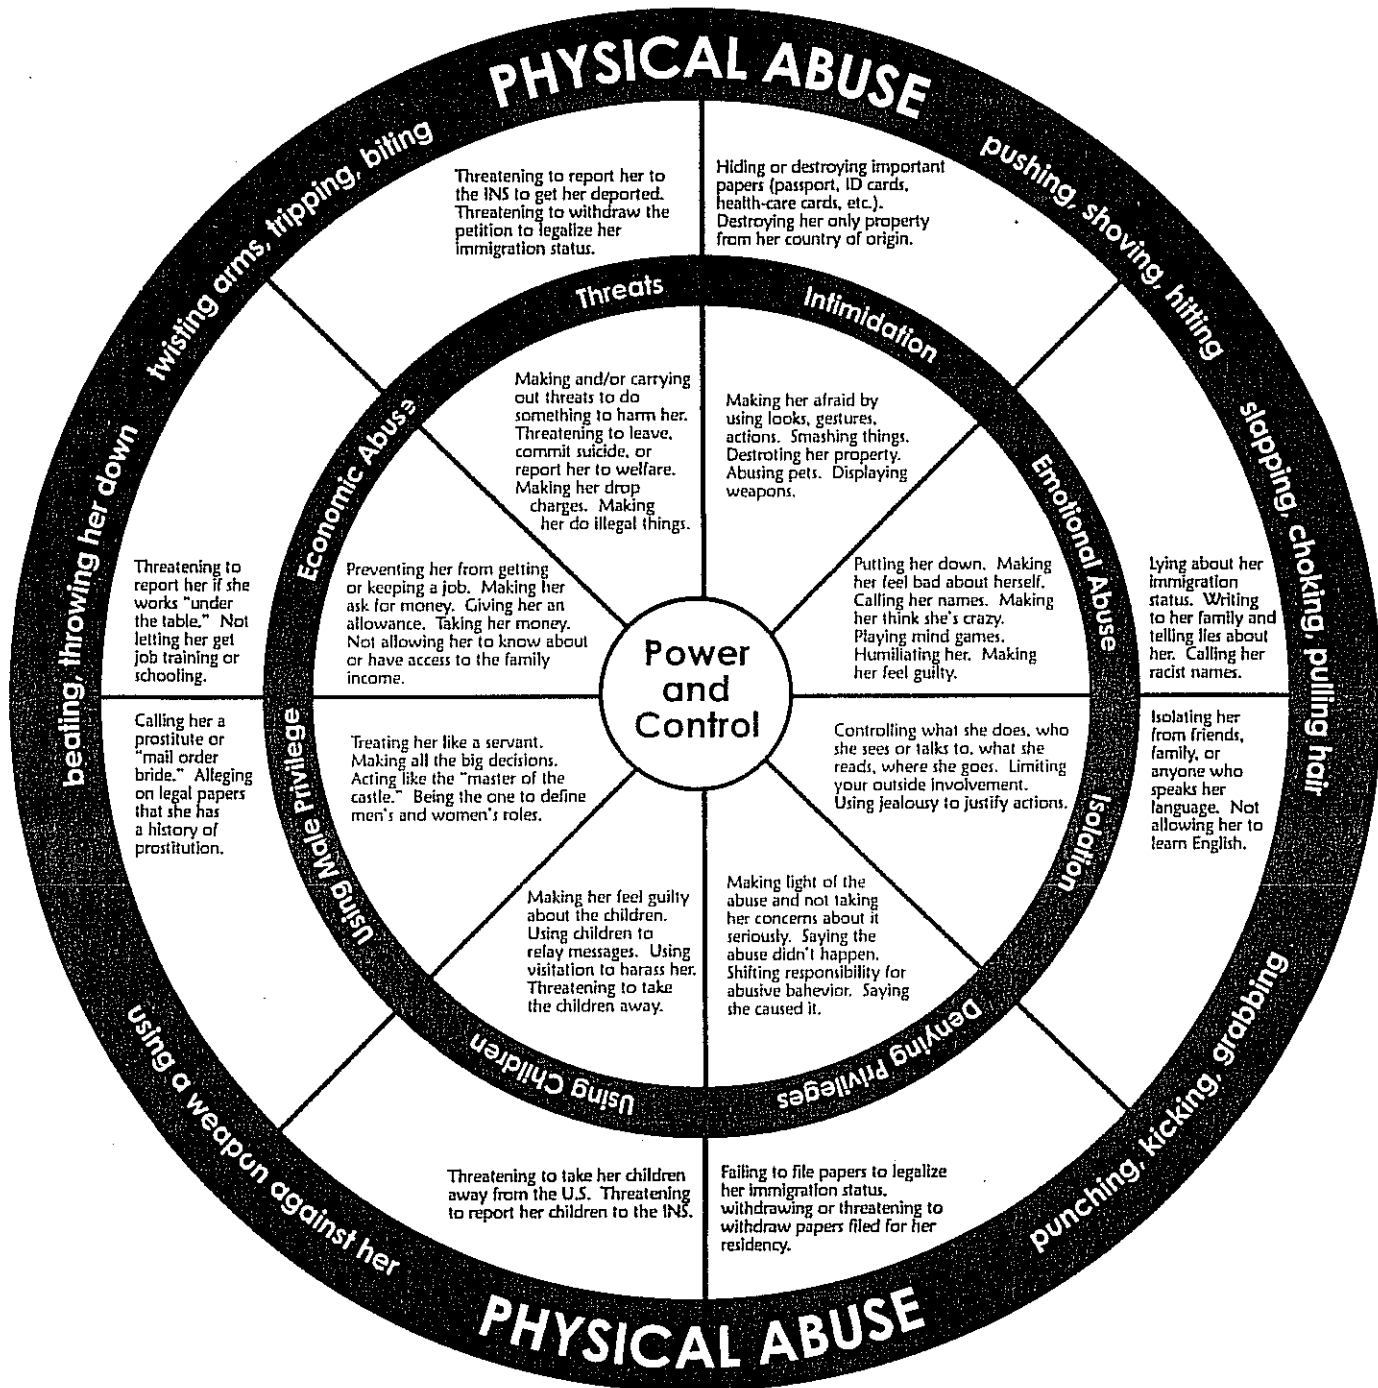

IMMIGRANT POWER AND CONTROL WHEEL

Adapted from original wheel by:
 Domestic Abuse Intervention Project
 202 East Superior Street
 Duluth, MN 55802
 218.722.4134

Produced and distributed by:

NATIONAL CENTER
 on Domestic and Sexual Violence
 training • consulting • advocacy